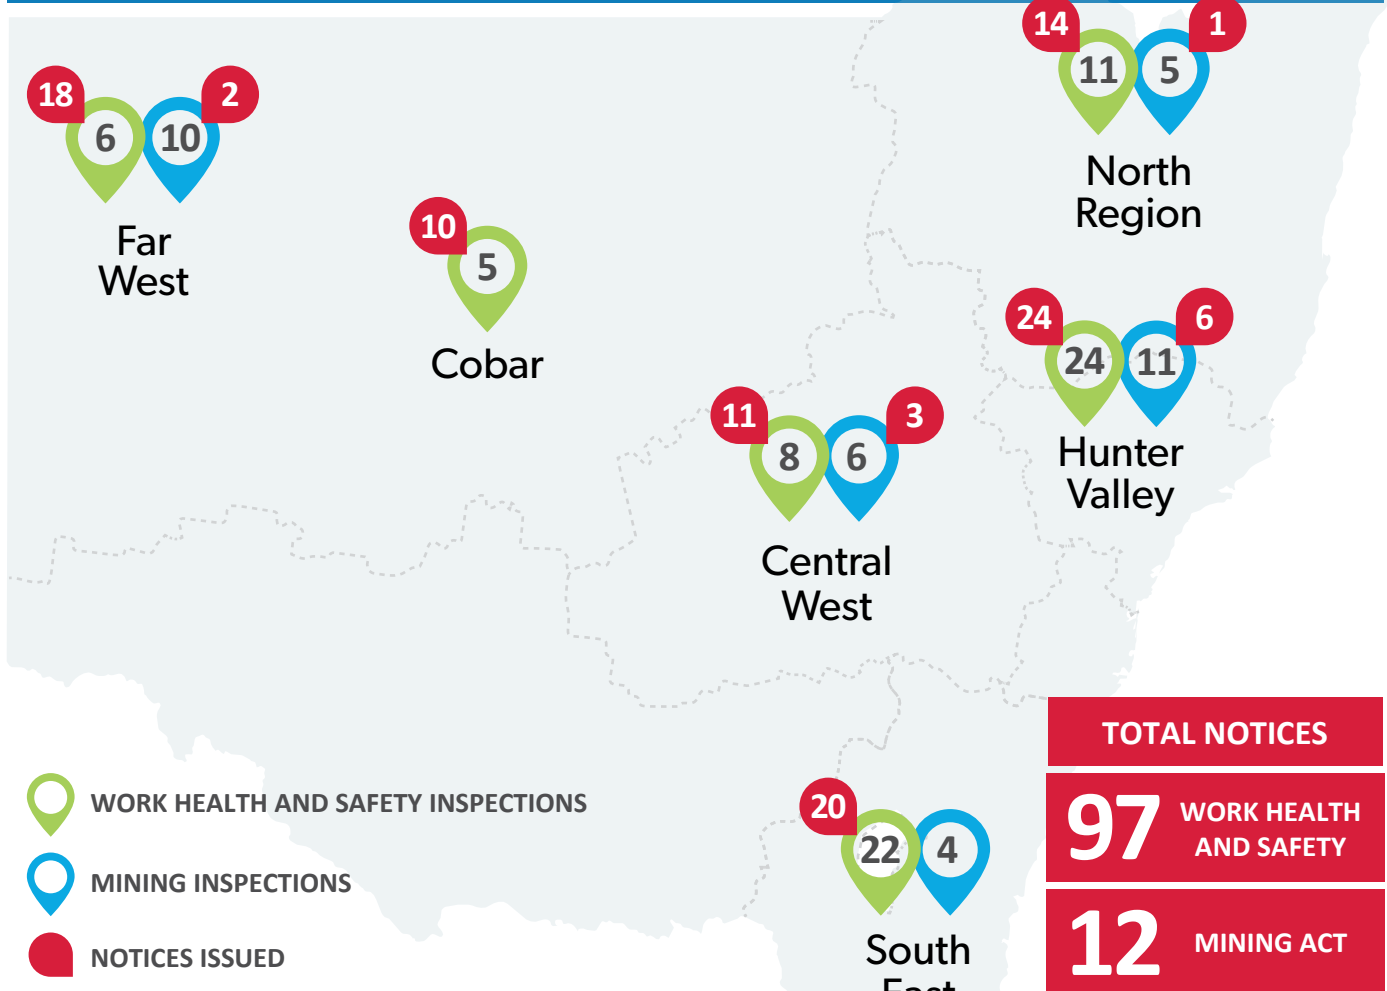

COMPLIANCE BLITZ SNAPSHOT

High visibility operation 2019

TOTAL INSPECTIONS	LEGISLATION	SECTORS	
112 MINE AND PETROLEUM SITES ACROSS NSW	76 WORK HEALTH AND SAFETY	35 COAL MINES	2 PETROLEUM AND GEOTHERMAL SITES
	36 MINING ACT	20 LARGE MINES Metalliferous and quarries	19 SMALL MINES Metalliferous and quarries
		10 COAL MINES	13 METALLIFEROUS Mines and quarries
			13 EXPLORATION PROGRAMS

INSPECTIONS BY REGION

TOTAL NOTICES	
97	WORK HEALTH AND SAFETY
12	MINING ACT